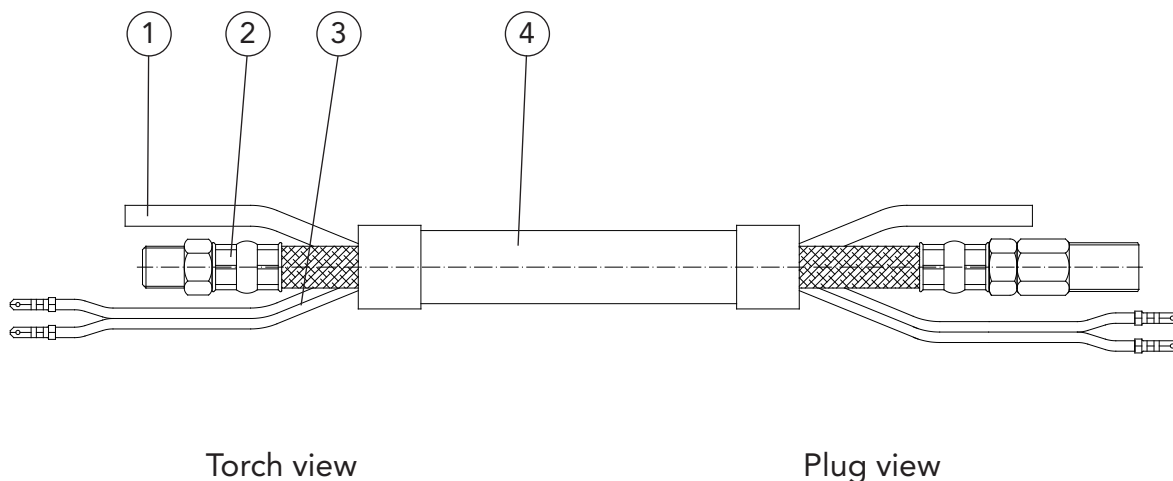

Torch sets

1 - 230

Torch sets (supply hose)

Torch view

Plug view

Pos.	Description	Part number	Article number
	Supply hose, compl.	DIX VL 1 - 202 - xx	612 000 2xx
1	Gas hose	DIX 18 - 2 - xx	629 180 0xx
2	Cable hose interior part	DIX 20 - 1 - xx P	619 200 7xx
3	Control wire	DIX 21 - 2 - xx	629 210 0xx
4	Cover hose	DIX 23 - 1 - 202 - xx	619 230 2xx

subject to change!

ELGB-VL-1-202\K03

xx - Standard length: 3,0 m and 4,0 m